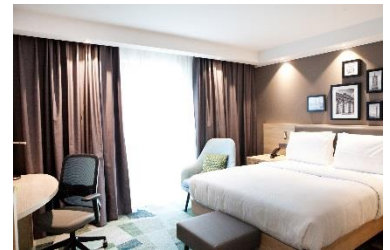

Hampton Bed

Have a good night sleep on our high quality mattresses, fluffy toppers, snow-white sheets and a selection of pillows